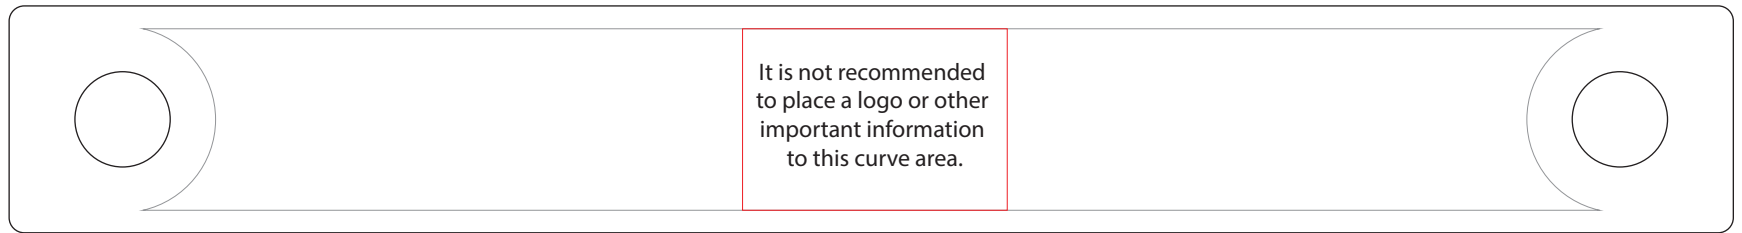

Outside

Inner side

Try your design under the reflective material.
Mark the correct material.

Use this to mark
your selection

White

Yellow

Product Code: LS-001
Loop Strap

NB! This shape is made and provided only to Softreflector LLC's customer or customer's customer. It is forbidden in any case to use it for making queries/orders to other producers/third parties.